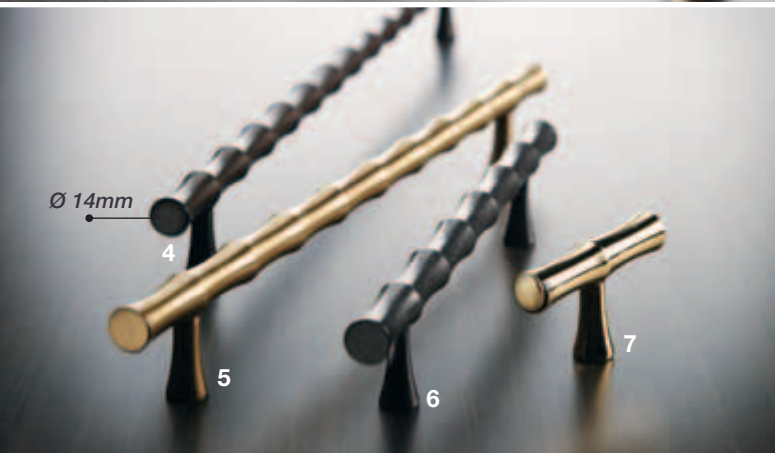

design Rodolfo Dordoni

Ref. No.	Colour Finish	Material Description	Dimension c.c.	Overall Dimension (W x H x D / Ø x D) Metric	Overall Dimension (W x H x D / Ø x D) Imperial	Screw
7 1120128	912	Metal	128mm c.c.	183 x 55 x 38mm	7 3/16" x 2 3/16" x 1 1/2"	M4

Real Size

Appliance Pulls

Real
Size

Our new forged iron collection is available in oversize lengths. Perfect for  refrigerators, pantry doors, wide drawers or tall doors.

Choice of finishes

Ref. No.	Colour Finish	Material Description	Dimension c.c.	Overall Dimension Metric	Overall Dimension (W x H x D / Ø x D) Imperial	Screw	
1	8067 LD-8067	303, 306, 310, 311, 314, 315 319, 321, 351, 380	Brass Forged iron	16" c.c.	425 x 22 x 59mm	16 3/4" x 7/8" x 2 5/16"	M6
2	8057 LD-8057	303, 306, 310, 311, 314, 315 319, 321, 351, 380	Brass Forged iron	12" c.c.	330 x 22 x 59mm	12 3/4" x 7/8" x 2 5/16"	M6
3	8007 LD-8007	303, 306, 310, 311, 314, 315 319, 321, 351, 380	Brass Forged iron	8" c.c.	222 x 22 x 59mm	8 3/4" x 7/8" x 2 5/16"	M6
4	8068 LD-8068	303, 306, 310, 311, 314, 315 319, 321, 351, 380	Brass Forged iron	16" c.c.	425 x 22 x 59mm	16 3/4" x 7/8" x 2 5/16"	M6
5	8058 LD-8058	303, 306, 310, 311, 314, 315 319, 321, 351, 380	Brass Forged iron	12" c.c.	330 x 22 x 59mm	12 3/4" x 7/8" x 2 5/16"	M6
6	8008 LD-8008	303, 306, 310, 311, 314, 315 319, 321, 351, 380	Brass Forged iron	8" c.c.	222 x 22 x 59mm	8 3/4" x 7/8" x 2 5/16"	M6
7	1095 LC-1095	303, 306, 310, 311, 314, 315 319, 321, 351, 380	Brass Forged iron		35 x 12 x 30mm	1 5/16" x 1/2" x 1 3/16"	M4
8	0976 LC-0976	303, 306, 310, 311, 314, 315 319, 321, 351, 380	Brass Forged iron		96 x 20mm	3 3/4" x 13/16"	

Appliance Pulls

The craftsmanship of forged iron, combined with the bold design of our Bamboo series makes it a unique and sought-after collection. Perfect for appliance doors, pantry doors or wide drawers, the collection is available in a wide range of lengths.