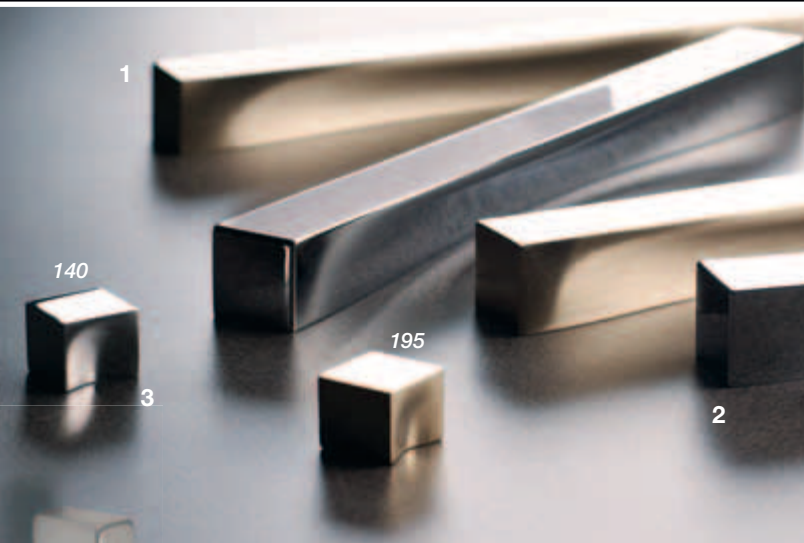

COLLECTION

exclusive

Appliance Pulls

Autore

Richelieu

Real Size

design Gordon Guillaumier

Ref. No.	Colour Finish	Material Description	Dimension c.c.	Overall Dimension (W x H x D / Ø x D) Metric	Overall Dimension (W x H x D / Ø x D) Imperial	Screw
1	140, 195	Metal	224mm c.c.	264 x 25 x 25mm	10 3/8" x 1" x 1"	M4
2	140, 195	Metal	160mm c.c.	200 x 25 x 25mm	7 7/8" x 1" x 1"	M4
3	140, 195	Metal		20 x 20 x 18mm	13/16" x 13/16" x 11/16"	M4
4	140, 174	Metal	128mm c.c.	158 x 10 x 18mm	6 1/4" x 3/8" x 11/16"	M4
5	140, 174	Metal	64mm c.c.	84 x 10 x 18mm	3 5/16" x 3/8" x 11/16"	M4
6	140, 195	Metal		10 x 10 x 18mm	3/8" x 3/8" x 11/16"	M4

Real Size

Real Size

design Gordon Guillaumier

Ref. No.	Colour Finish	Material Description	Dimension c.c.	Overall Dimension Metric	Overall Dimension (W x H x D / Ø x D) Imperial	Screw	
1	1071160	189, 195	Metal	160mm c.c.	180 x 20 x 30mm	7 1/16" x 13/16" x 1 3/16"	M4
2	1071128	189, 195	Metal	128mm c.c.	147 x 20 x 30mm	5 13/16" x 13/16" x 1 3/16"	M4
3	46411	189, 195	Metal		20 x 20 x 30mm	13/16" x 13/16" x 1 3/16"	M4