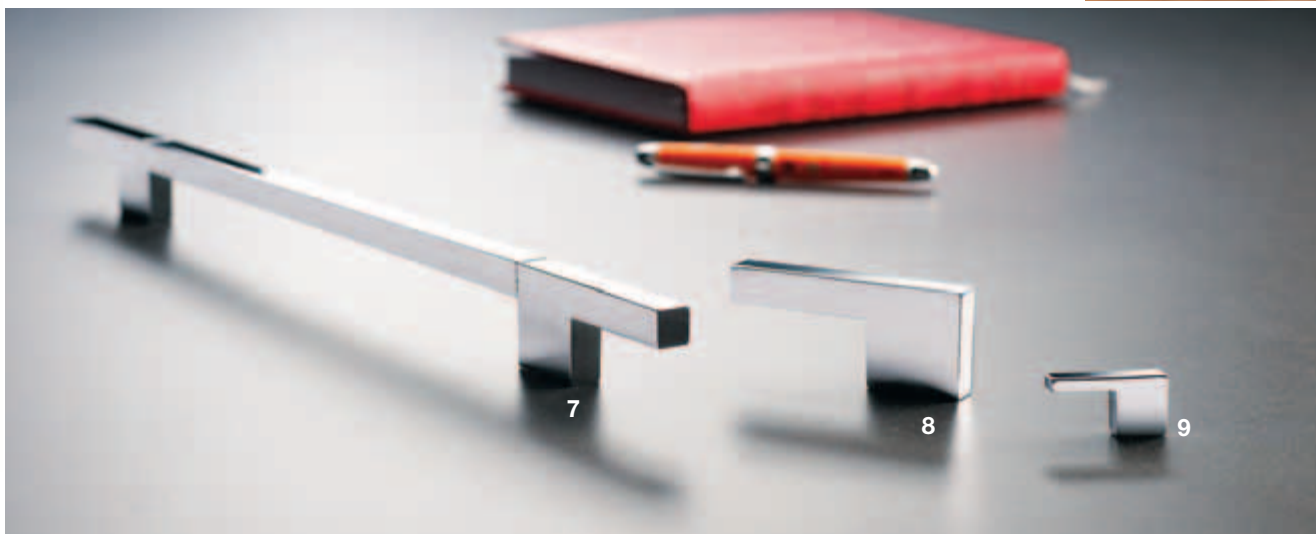

COLLECTION

exclusive

Appliance Pulls

Autore

Richelieu

Real Size

design Gordon Guillaumier

Ref. No.	Colour Finish	Material Description	Dimension c.c.	Overall Dimension (W x H x D / Ø x D) Metric	Overall Dimension (W x H x D / Ø x D) Imperial	Screw
1	140, 195	Metal	224mm c.c.	264 x 25 x 25mm	10 3/8" x 1" x 1"	M4
2	140, 195	Metal	160mm c.c.	200 x 25 x 25mm	7 7/8" x 1" x 1"	M4
3	140, 195	Metal		20 x 20 x 18mm	13/16" x 13/16" x 11/16"	M4
4	140, 174	Metal	128mm c.c.	158 x 10 x 18mm	6 1/4" x 3/8" x 11/16"	M4
5	140, 174	Metal	64mm c.c.	84 x 10 x 18mm	3 5/16" x 3/8" x 11/16"	M4
6	140, 195	Metal		10 x 10 x 18mm	3/8" x 3/8" x 11/16"	M4

Real Size

Real Size

design Gordon Guillaumier

Ref. No.	Colour Finish	Material Description	Dimension c.c.	Overall Dimension Metric	Overall Dimension (W x H x D / Ø x D) Imperial	Screw	
1	1071160	189, 195	Metal	160mm c.c.	180 x 20 x 30mm	7 1/16" x 13/16" x 1 3/16"	M4
2	1071128	189, 195	Metal	128mm c.c.	147 x 20 x 30mm	5 13/16" x 13/16" x 1 3/16"	M4
3	46411	189, 195	Metal		20 x 20 x 30mm	13/16" x 13/16" x 1 3/16"	M4