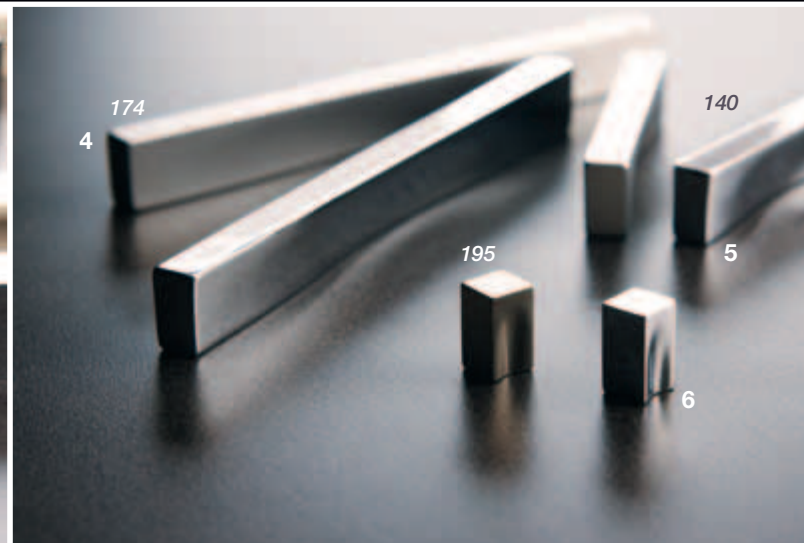

COLLECTION

exclusive

Appliance Pulls

Autore

Richelieu

Real Size

design Gordon Guillaumier

Ref. No.	Colour Finish	Material Description	Dimension c.c.	Overall Dimension (W x H x D / Ø x D) Metric	Overall Dimension (W x H x D / Ø x D) Imperial	Screw
1	140, 195	Metal	224mm c.c.	264 x 25 x 25mm	10 3/8" x 1" x 1"	M4
2	140, 195	Metal	160mm c.c.	200 x 25 x 25mm	7 7/8" x 1" x 1"	M4
3	140, 195	Metal		20 x 20 x 18mm	13/16" x 13/16" x 11/16"	M4
4	140, 174	Metal	128mm c.c.	158 x 10 x 18mm	6 1/4" x 3/8" x 11/16"	M4
5	140, 174	Metal	64mm c.c.	84 x 10 x 18mm	3 5/16" x 3/8" x 11/16"	M4
6	140, 195	Metal		10 x 10 x 18mm	3/8" x 3/8" x 11/16"	M4

design Marelli e Molteni

Ref. No.	Colour Finish	Material Description	Dimension c.c.	Overall Dimension (W x H x D / Ø x D) Metric	Overall Dimension (W x H x D / Ø x D) Imperial	Screw
7	140	Metal	320mm c.c.	448 x 12 x 40mm	17 5/8" x 1/2" x 1 9/16"	M4
8	140	Metal	16mm c.c.	80 x 12 x 18mm	3 1/8" x 1/2" x 11/16"	M4
9	140	Metal		35 x 8 x 18mm	1 3/8" x 5/16" x 11/16"	M4

Real Size

Real Size

design Gordon Guillaumier

Ref. No.	Colour Finish	Material Description	Dimension c.c.	Overall Dimension Metric	Overall Dimension (W x H x D / Ø x D) Imperial	Screw	
1	1071160	189, 195	Metal	160mm c.c.	180 x 20 x 30mm	7 1/16" x 13/16" x 1 3/16"	M4
2	1071128	189, 195	Metal	128mm c.c.	147 x 20 x 30mm	5 13/16" x 13/16" x 1 3/16"	M4
3	46411	189, 195	Metal		20 x 20 x 30mm	13/16" x 13/16" x 1 3/16"	M4

Real Size

design Rodolfo Dordoni

Real Size

Ref. No.	Colour Finish	Material Description	Dimension c.c.	Overall Dimension (W x H x D / Ø x D) Metric	Overall Dimension (W x H x D / Ø x D) Imperial	Screw
1 1109140	140, 184	Metal	32mm c.c.	Ø 140 x 42mm	Ø 5 1/2" x 1 5/8"	M4
2 1109100	140, 184	Metal	32mm c.c.	Ø 100 x 38mm	Ø 3 15/16" x 1 1/2"	M4
3 110950	140, 184	Metal	16mm c.c.	Ø 50 x 25mm	Ø 1 15/16" x 1"	M4
4 110930	140, 184	Metal		Ø 30 x 20mm	Ø 1 3/16" x 13/16"	M4
5 28925	140, 195	Metal		Ø 25 x 31mm	Ø 1" x 1 1/4"	M4
6 28920	140, 195	Metal		Ø 20 x 24mm	Ø 13/16" x 15/16"	M4